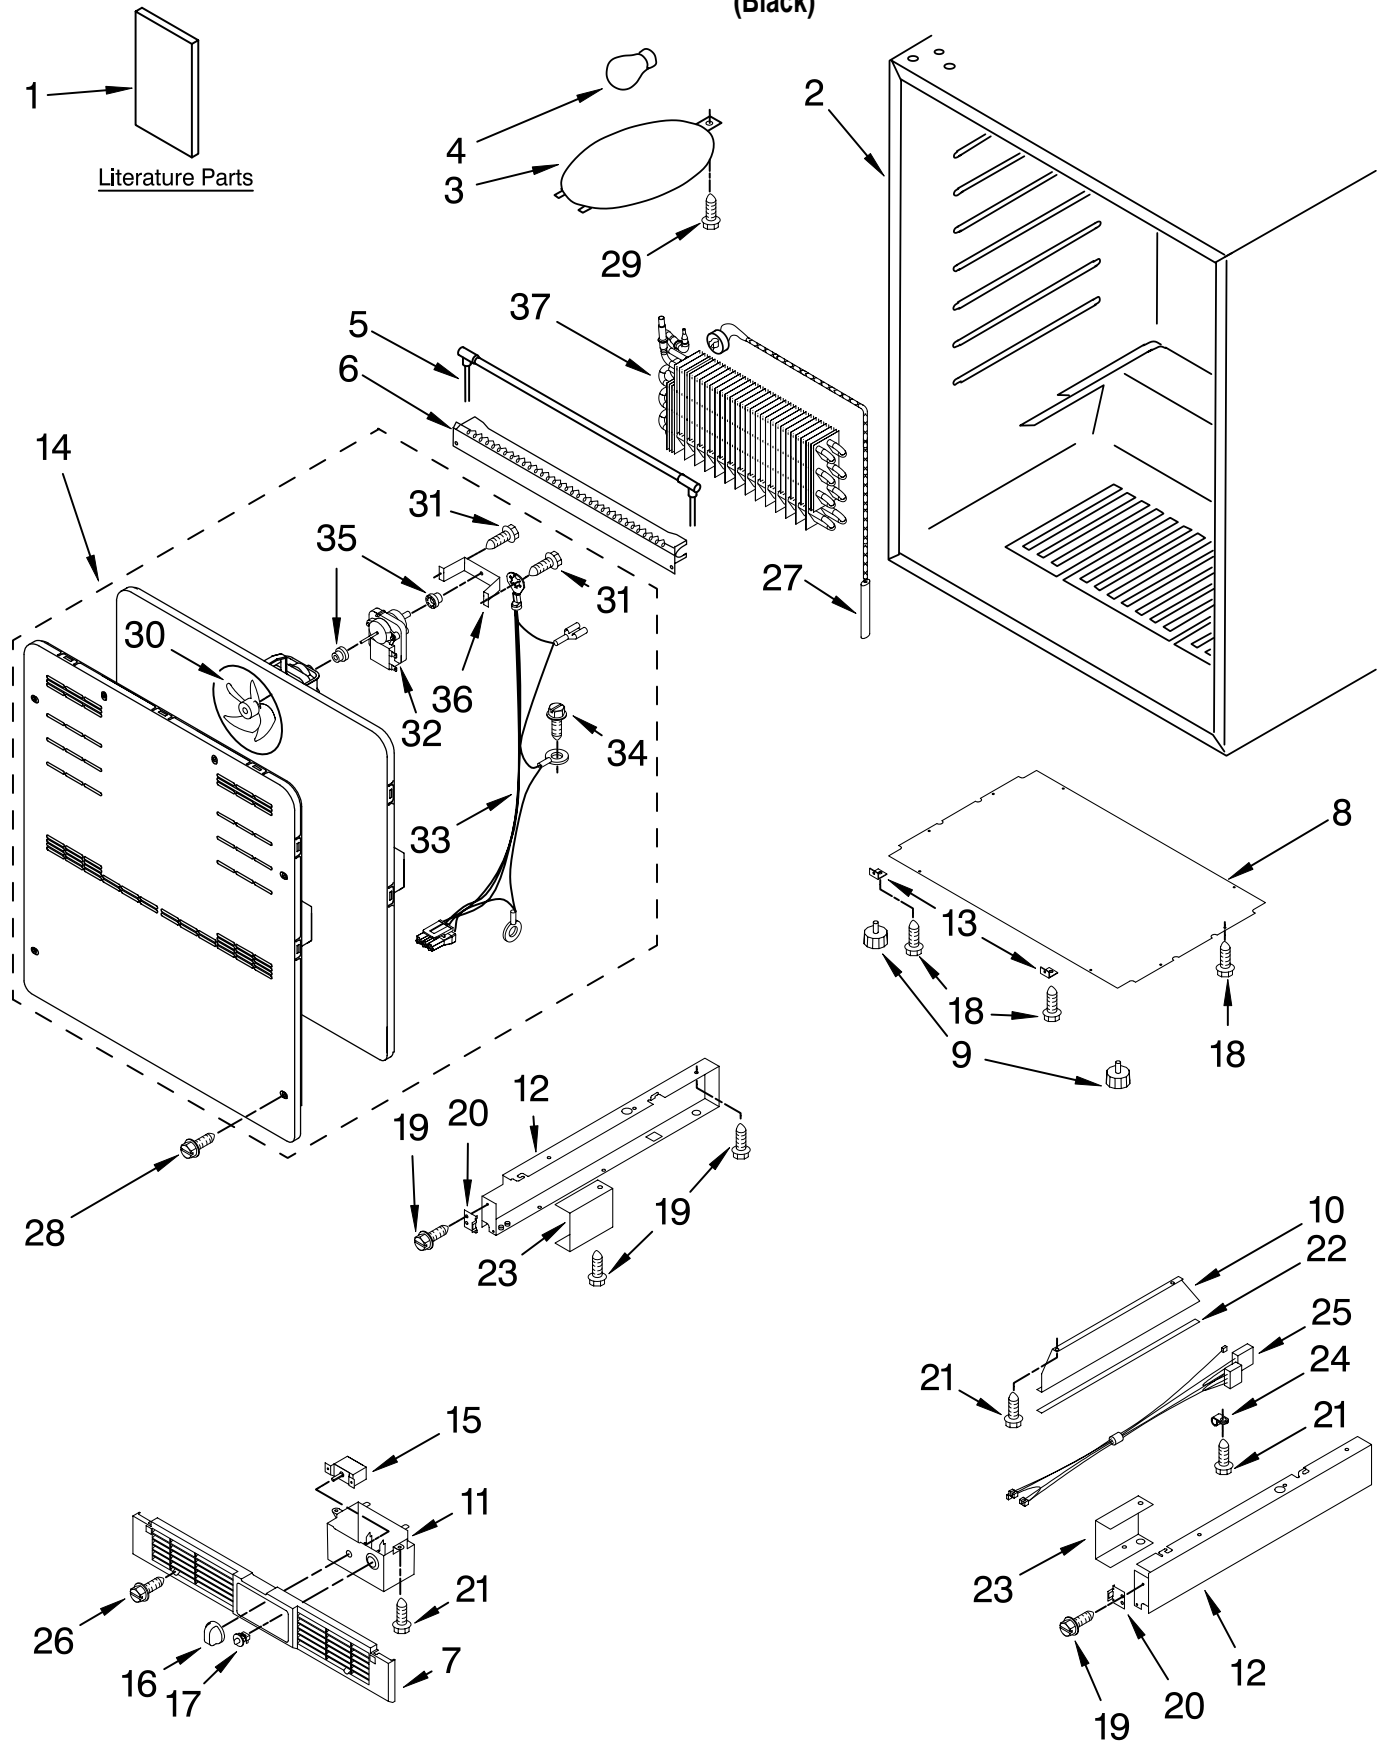

For Models: KU024LSBX01

(Black)

FOR ORDERING INFORMATION REFER TO PARTS PRICE LIST

CABINET PARTS

For Models: KURO24LSBX01

(Black)

Illus. No.	Part No.	DESCRIPTION	Illus. No.	Part No.	DESCRIPTION	Illus. No.	Part No.	DESCRIPTION
1		Literature Parts	12		Frame, Side	25	4344822	Harness, Wire
	4344903	Energy Guide		4344789	Left Side	26	4344827	Screw
	2300275	Use & Care Guide		4344790	Right Side	27	4344792	Thermal Fuse
	4344902	Wiring Diagram	13	4344771	Bracket, Grille	28	4344793	Screw
2		Cabinet (Not A Service Part)	14	4344876	Evaporator Fan Assembly	29	4344791	Screw
3	4344739	Lens, Light	15	4344766	Thermostat	30	4344783	Fan Blade
4	4344740	Bulb, Light	16	4344768	Knob, Thermostat	31	4344878	Screw
5	4344746	Heater, Defrost	17	4344767	Switch, Plunger	32	4344865	Evaporator Fan Motor
6	4344747	Heat Shield	18	4344826	Screw	33	4344877	Harness, Wire
7	4344761	Grille	19	4344797	Screw	34	4344832	Screw, Ground
8	4344762	Plate, Bottom	20	4344819	Clip, Grille	35	4344778	Grommet, Fan Motor
9	4344763	Foot, Leveling	21	4344825	Screw	36	4344899	Bracket, Motor
10	4344764	Brace, Support	22	4344823	Seal	37		Evaporator (Not Serviced)
11	4344765	Control Box	23		Frame, Support			
				4344821	Right			
				4344820	Left			
			24	4344824	Clip, Harness			

FOR ORDERING INFORMATION REFER TO PARTS PRICE LIST

SHELF PARTS

For Models: KU024LSBX01
(Black)

Illus. No.	Part No.	DESCRIPTION
1	4344741	Wire Shelf
2	4344742	Bracket, Shelf
	4344743	Right Side
	4344743	Left Side
3	4344744	Basket, Crisper
4	4344745	Shelf, Crisper
5	4344748	Ladder, Shelf
	4344748	Left Side
	4344749	Right Side
6	4344794	Screw
7	4344795	Washer
8	W10162986	Screw-W/Washer

FOR ORDERING INFORMATION REFER TO PARTS PRICE LIST

DOOR PARTS

For Models: KURO24LSBX01

Illus. No.	Part No.	DESCRIPTION
1	4344807	Door Assembly (Includes Gasket)
2	4344751	Beverage Holder
3	4344752	Door Bin
4	4344787	Hinge, Bottom
5	4344754	Hinge, Top
6	4344804	Spacer, Top Hinge
7	4344798	Spacer, Bottom Hinge
8	4344757	Actuator, Switch